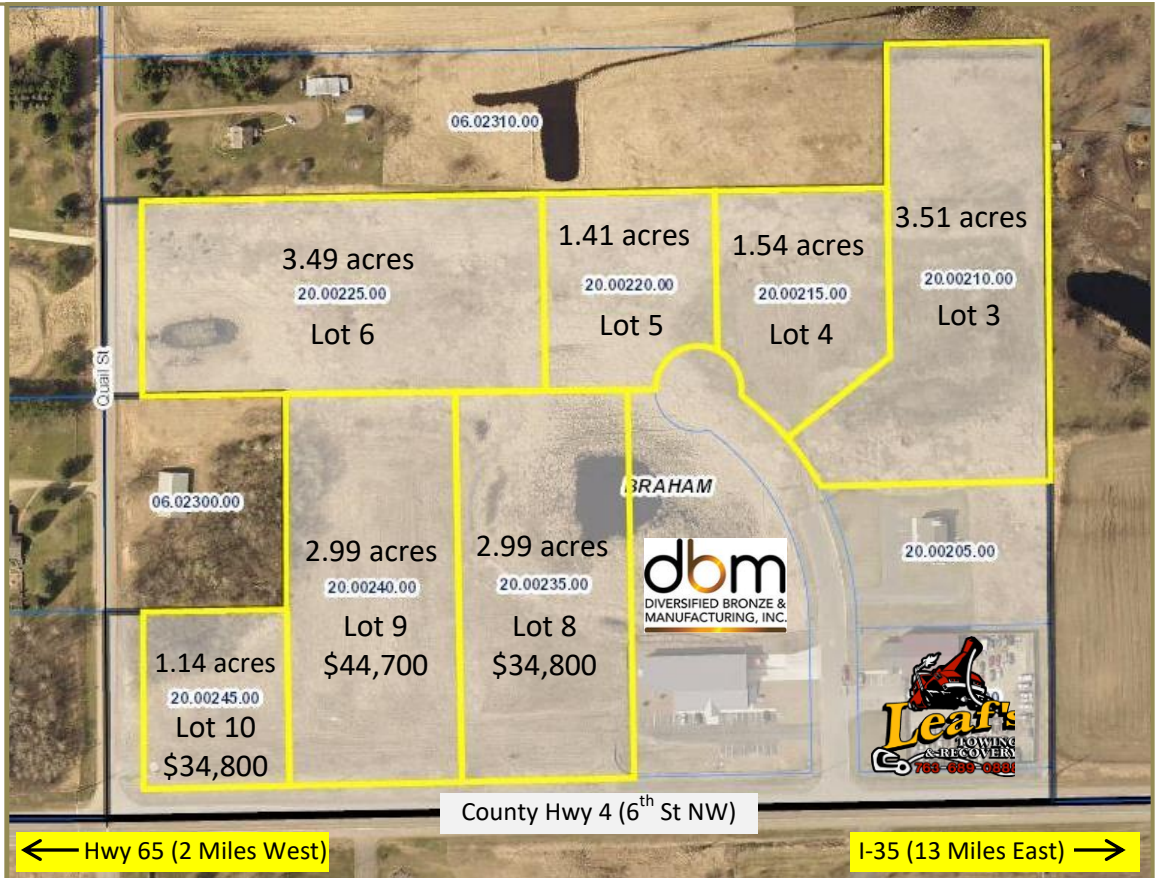

Industrial Land For Sale

Braham Industrial Park

Located on
County Highway 4 in
Braham, Minnesota

**7 Lots Available
(17 Total Acres)**

Utility Providers

Electric
East Central Energy

Natural Gas
CenterPoint Energy

Water/Sewer
City of Braham

Broadband
Genesis Wireless

Immediately Available

Lot, Block	Acres	Parcel ID
Lot 8, Block 1	2.99	20.00235.00
Lot 9, Block 1	2.99	20.00240.00
Lot 10, Block 1	1.14	20.00245.00

Available/Undeveloped

Lot, Block	Acres	Parcel ID
Lot 3, Block 1	3.51	20.00210.00
Lot 4, Block 1	1.54	20.00215.00
Lot 5, Block 1	1.41	20.00220.00
Lot 6, Block 1	3.49	20.00225.00

Contacts

Marshall Lind, City of Braham
Phone: 320-396-3383
Email: mlind@braham.com
Web: www.braham.com